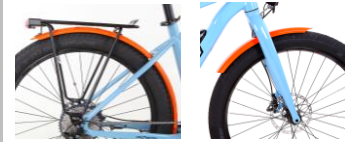

Mudguards 27.5", CR design, 68 mm wide, colour-coated, with rally stripes

☐ A9502700068-4* **€ 73.45**
Colour selection: see colour design at the back