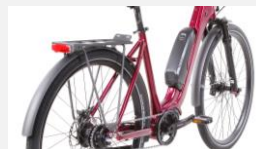

Schwalbe G-One Allround 27.5x2.8"

A9500200060 **€ 22.10**
(70-584)
Performance Line
RaceGuard E25

28" Wheels

A9500200000-622

Mudguards 53 mm wide, colour-coated

A9502700053
Colour selection: see colour design at the back